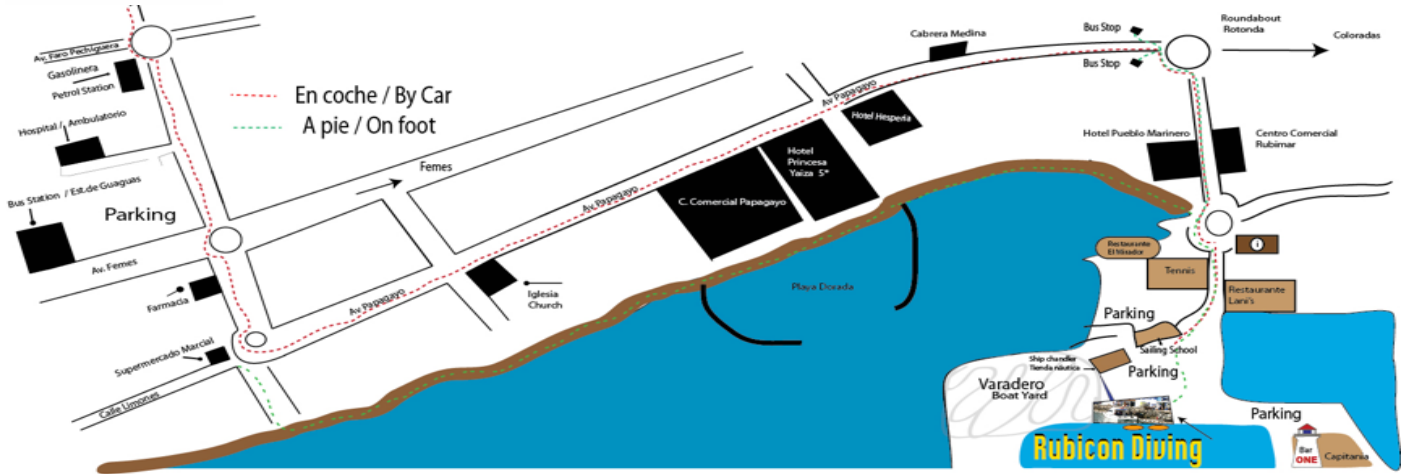

# Rubicon Diving - How to find us

Rubicon Diving is located in the heart of the Marina Rubicon complex. From the main roundabout in the marina by Lani's restaurant turn right and head towards the lighthouse by the ONE Bar. Rubicon Diving is located right next to the boatyard and chandlery.